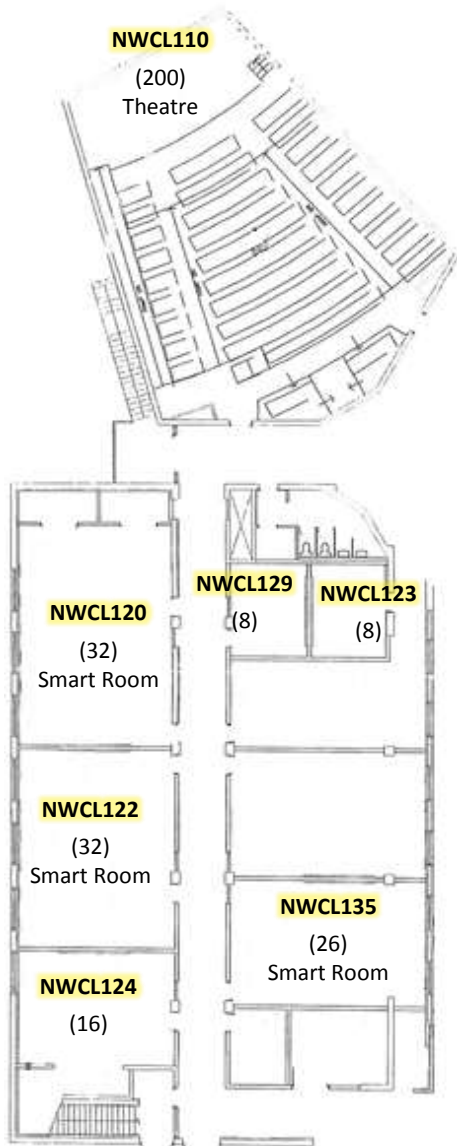

# New Westminster Classroom Floor Plans

**Smart Room** = Classroom is equipped with a podium PC, laptop connection, ceiling-mounted projector and sound system.

## FIRST FLOOR

## SECOND FLOOR

## THIRD FLOOR