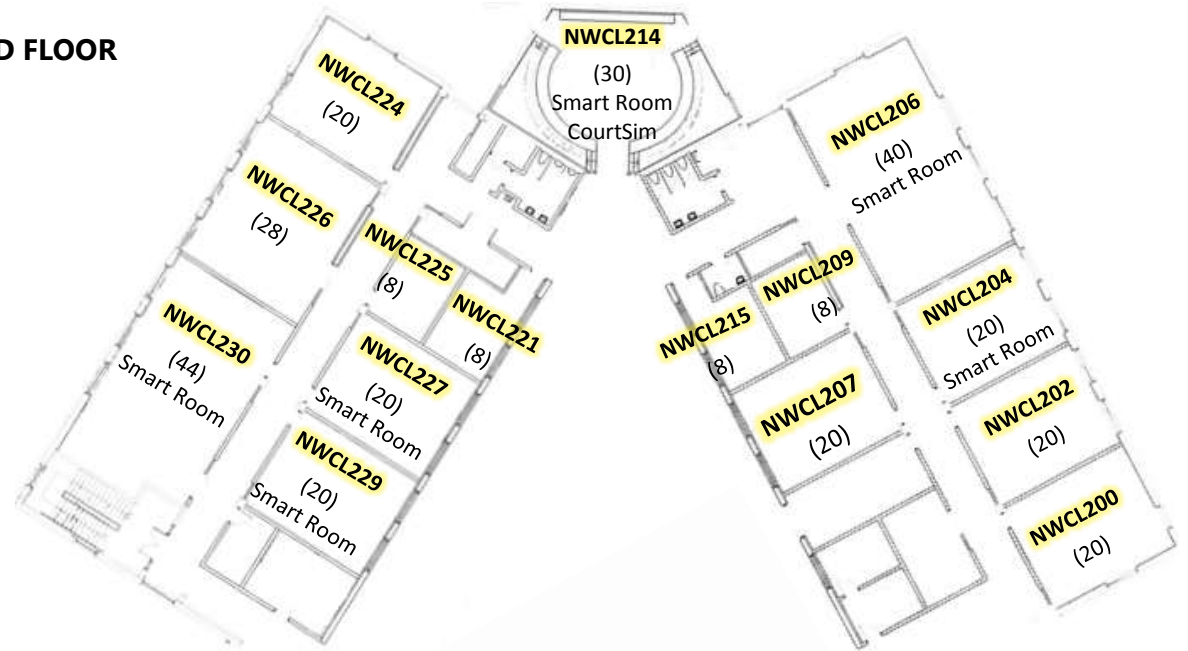

# New Westminster Classroom Floor Plans

**Smart Room** = Classroom is equipped with a podium PC, laptop connection, ceiling-mounted projector and sound system.

## FIRST FLOOR

## SECOND FLOOR

## THIRD FLOOR