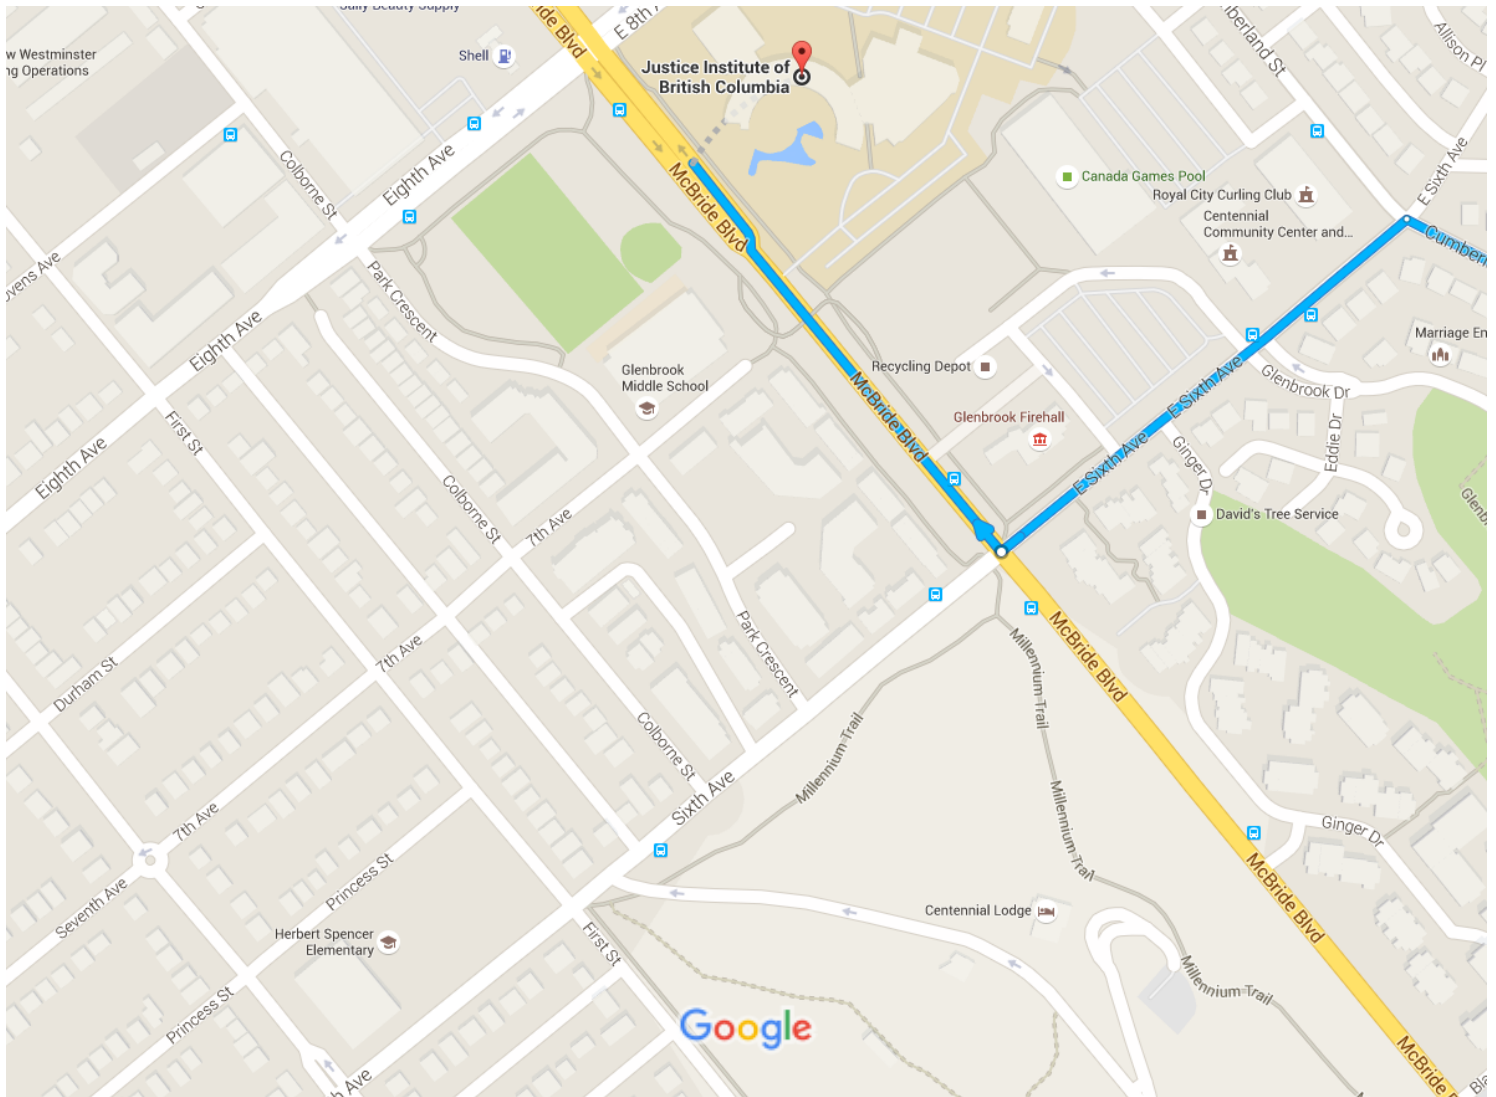

Pacific Central Station to Justice Institute of British Columbia

Drive 22.0 km, 26 min

Map data ©2016 Google 50 m

Pacific Central Station

1150 Station Street, Vancouver, BC V6A 4C7

Get on Trans-Canada Hwy/BC-1 E from E 1st Ave

- 10 min (5.5 km)
1. Head south on Station St toward Terminal Ave
70 m
 2. Turn left onto Terminal Ave
1.0 km
 3. Keep left to stay on Terminal Ave
99 m
 4. Continue onto E 1st Ave
4.0 km
 5. Use the right lane to take the Trans Canada Highway/BC-1 E ramp
350 m

Follow Trans-Canada Hwy/BC-1 E to Brunette Ave in Coquitlam. Take the Brunette Avenue exit from Trans-Canada Hwy/BC-1 E

- 9 min (13.2 km)
6. Merge onto Trans-Canada Hwy/BC-1 E
12.7 km
 7. Take the Brunette Avenue exit
450 m
 8. Keep right at the fork and merge onto Brunette Ave
70 m

Continue on Brunette Ave. Take Cumberland St to McBride Blvd/BC-99A N in New Westminster

- 7 min (3.3 km)
9. Merge onto Brunette Ave
1.6 km
 10. Use the right lane to turn left onto E Columbia St
170 m
 11. Turn right onto Cumberland St
900 m
 12. Turn left onto E Sixth Ave
350 m
 13. Turn right onto McBride Blvd/BC-99A N
300 m
-  Destination will be on the right